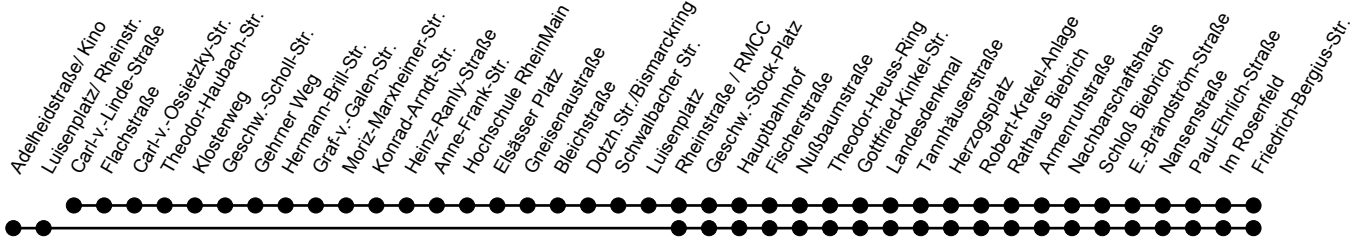

14 Carl-v.-Linde-Straße/ Klarenthal - Hauptbahnhof - Äppelallee-Center

ESWE Verkehrsgesellschaft mbH, Postfach 2369, 65013 Wiesbaden, Tel.:(0611) 45022-450

Sonntag Fasching

Verkehrshinweise																			
Carl-v.-Linde-Straße B	ab	05:13	05:43	06:13	06:43	07:13	07:43	08:13	08:43	09:13	09:32	09:52	10:12	10:32		10:52	11:12	11:32	11:44
Geschw.-Scholl-Str.		05:19	05:49	06:19	06:49	07:19	07:49	08:19	08:49	09:19	09:40	10:00	10:20	10:40		11:00	11:20	11:40	11:52
Graf-v.-Galen-Str.		05:22	05:52	06:22	06:52	07:22	07:52	08:22	08:52	09:22	09:43	10:03	10:23	10:43		11:03	11:23	11:43	11:55
Anne-Frank-Str.		05:26	05:56	06:26	06:56	07:26	07:56	08:26	08:56	09:26	09:47	10:07	10:27	10:47		11:07	11:27	11:47	11:59
Hochschule RheinMain A		05:27	05:57	06:27	06:57	07:27	07:57	08:27	08:57	09:27	09:48	10:08	10:28	10:48		11:08	11:28	11:48	12:00
Hochschule RheinMain C													10:29	10:49		11:09	11:29	11:49	12:01
Loreleiring A													10:31	10:51		11:11	11:31	11:51	12:03
Eltviller Str./ Klarenth. Str.													10:33	10:53		11:13	11:33	11:53	12:05
Elsässer Platz		05:28	05:58	06:28	06:58	07:28	07:58	08:28	08:58	09:28	09:50	10:10							
Dotzh.Str./Bismarckring		05:32	06:02	06:32	07:02	07:32	08:02	08:32	09:02	09:32	09:56	10:16							
Schwalbacher Str. A		05:33	06:03	06:33	07:03	07:33	08:03	08:33	09:03	09:33	09:58	10:18							
Adelheidstraße/ Kino																10:40	11:00	11:20	11:40
Luisenplatz A	an	05:34	06:04	06:34	07:04	07:34	08:04	08:34	09:04	09:34	09:59	10:19							
Luisenplatz A	ab	05:35	06:05	06:35	07:05	07:35	08:05	08:35	09:05	09:35	09:59	10:19							
Hauptbahnhof C	an	05:39	06:09	06:39	07:09	07:39	08:09	08:39	09:09	09:39	10:04	10:24			10:44	11:04	11:24	11:44	
Hauptbahnhof C	ab	05:40	06:10	06:40	07:10	07:40	08:10	08:40	09:10	09:40	10:04	10:24			10:44	11:04	11:24	11:44	
Fischerstraße		05:41	06:11	06:41	07:11	07:41	08:11	08:41	09:11	09:41	10:06	10:26			10:46	11:06	11:26	11:46	
Nußbaumstraße		05:42	06:12	06:42	07:12	07:42	08:12	08:42	09:12	09:42	10:07	10:27			10:47	11:07	11:27	11:47	
Theodor-Heuss-Ring		05:43	06:13	06:43	07:13	07:43	08:13	08:43	09:13	09:43	10:09	10:29			10:49	11:09	11:29	11:49	
Robert-Krekel-Anlage		05:48	06:18	06:48	07:18	07:48	08:18	08:48	09:18	09:48	10:14	10:34			10:54	11:14	11:34	11:54	
Nachbarschaftshaus		05:51	06:21	06:51	07:21	07:51	08:21	08:51	09:21	09:51	10:17	10:37			10:57	11:17	11:37	11:57	
Paul-Ehrlich-Straße		05:55	06:25	06:55	07:25	07:55	08:25	08:55	09:25	09:55	10:24	10:44			11:04	11:24	11:44	12:04	
Friedrich-Bergius-Str.	an	05:58	06:28	06:58	07:28	07:58	08:28	08:58	09:28	09:58	10:27	10:47			11:07	11:27	11:47	12:07	

Sonntag Fasching