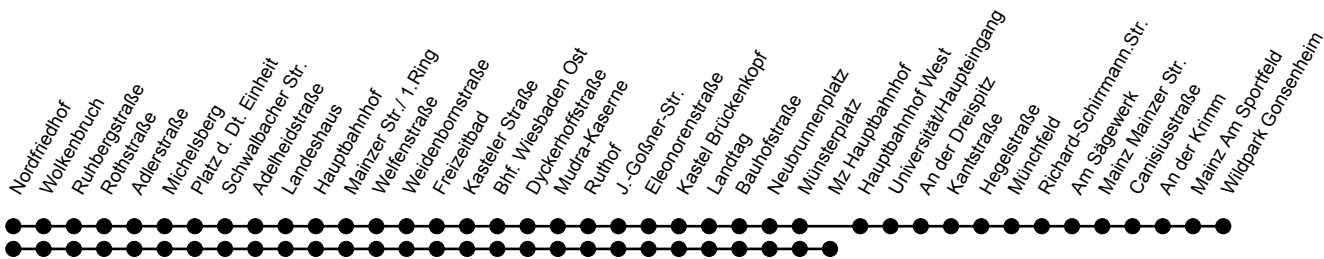

Perlschnur stellt ggf. nicht alle Fahrwege dar.

Altweiber-Fasching

Table with columns for stop names and departure times for the Altweiber-Fasching event.

Altweiber-Fasching

Table with columns for stop names and departure times for the Altweiber-Fasching event.