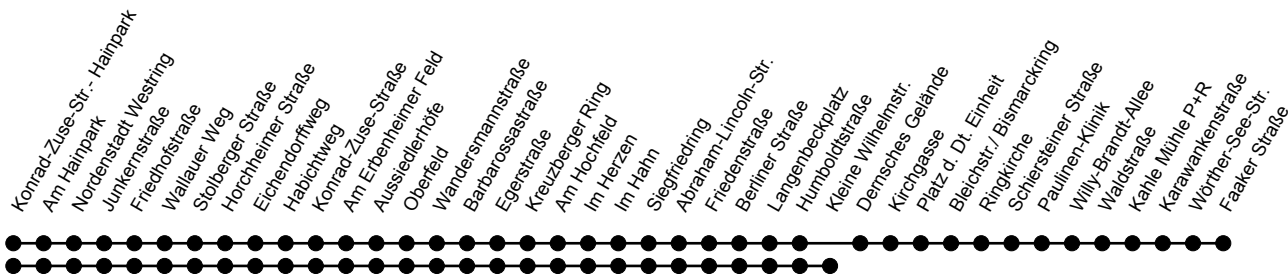

15 Nordenstadt - Erbenheim - Faaker Straße

ESWE Verkehrsgesellschaft mbH, Postfach 2369, 65013 Wiesbaden, Tel.:(0611) 45022-450

Sonntag Fasching

Table with columns for stop names and departure times. Includes 'Konrad-Zuse-Str. - Hainpark ab' and 'Faaker Straße an'.

Sonntag Fasching

Table with columns for stop names and departure times. Includes 'Konrad-Zuse-Str. - Hainpark ab' and 'Faaker Straße an'.

Sonntag Fasching

Table with columns for stop names and departure times. Includes 'Konrad-Zuse-Str. - Hainpark ab' and 'Faaker Straße an'.