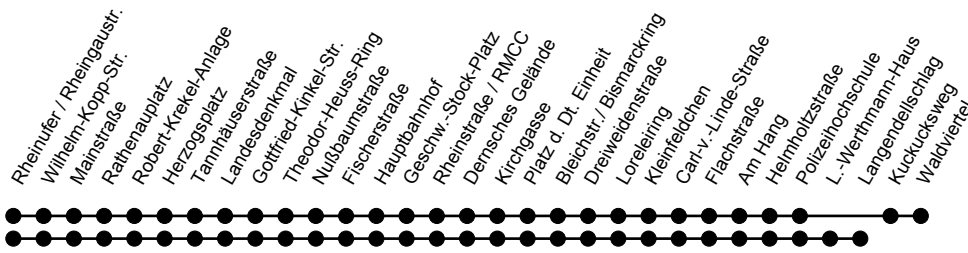

4 Biebrich - Hauptbahnhof - Kohlheck

ESWE Verkehrsgesellschaft mbH, Postfach 2369, 65013 Wiesbaden, Tel.:(0611) 45022-450

Montag - Freitag

Table with 18 columns (times) and 15 rows (stops). Includes 'Verkehrshinweise' and departure/arrival times for various stops.

Montag - Freitag

Table with 18 columns (times) and 15 rows (stops). Includes 'Verkehrshinweise' and departure/arrival times for various stops.

Montag - Freitag

Table with 18 columns (times) and 15 rows (stops). Includes 'Verkehrshinweise' and departure/arrival times for various stops.

Montag - Freitag

Table with 18 columns (times) and 15 rows (stops). Includes 'Verkehrshinweise' and departure/arrival times for various stops.

Am 24. und 31.12 Verkehr wie am Samstag. Fahrpläne unter www.eswe-verkehr.de oder in der RMV-Auskunft abrufbar.