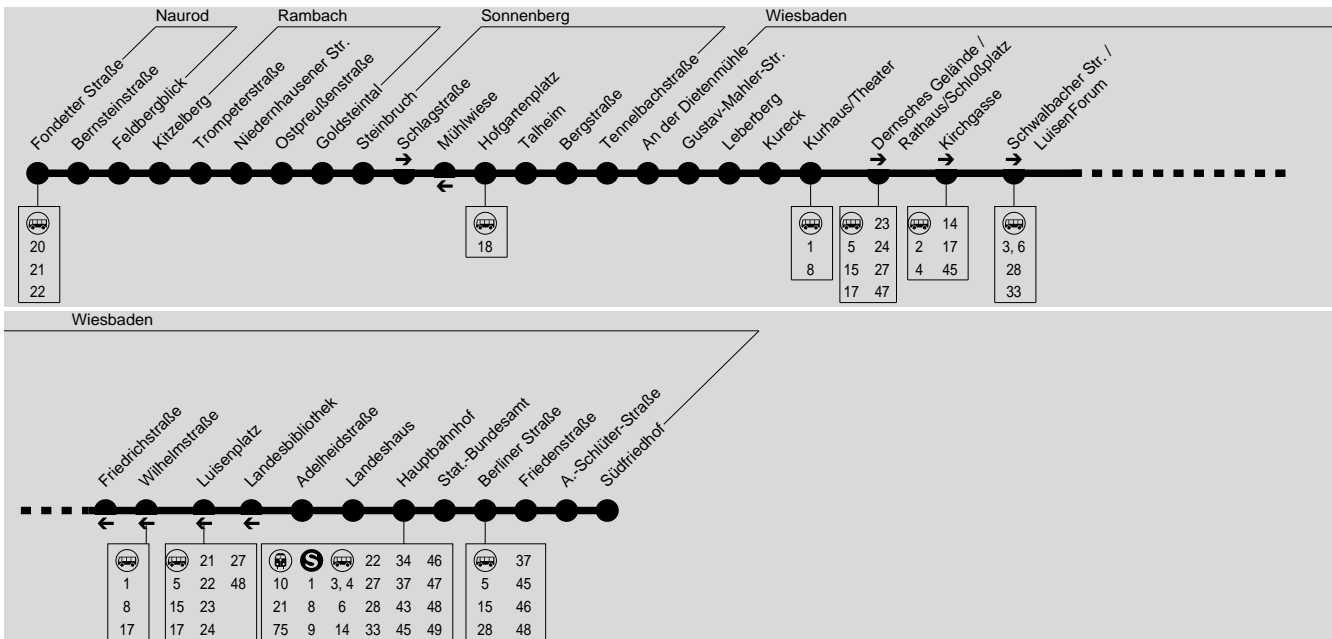

16

WI Naurod → Rambach → Hauptbahnhof → Südfriedhof

ESWE Verkehrsgesellschaft mbH, Postfach 2369, 65013 Wiesbaden, Tel.: (0611) 45022 -450

184

Montag - Freitag

Am 24.12. und 31.12. Verkehr wie Samstag

Verkehrsbeschränkung	Hinweise	S																				
Rambach Kitzelberg	48	4.30	5.00	5.15	5.30	5.45	6.00	6.15	6.30	6.40	6.50	7.00	7.10	7.20	7.22	7.30	7.40	7.50	8.00	8.10	8.20	
- Goldsteintal		4.34	5.04	5.19	5.34	5.49	6.04	6.19	6.34	6.44	6.54	7.04	7.14	7.24	7.26	7.34	7.44	7.54	8.04	8.14	8.24	
Sonnenberg Hofgartenplatz		4.38	5.08	5.23	5.38	5.53	6.09	6.24	6.39	6.49	6.59	7.09	7.19	7.29	7.31	7.39	7.49	7.59	8.09	8.19	8.29	
- Tengelbachstraße		4.40	5.10	5.25	5.40	5.55	6.12	6.27	6.42	6.52	7.02	7.12	7.22	7.32	7.34	7.42	7.52	8.02	8.12	8.22	8.32	
Wiesbaden Gustav-Mahler-Str.		4.42	5.12	5.27	5.42	5.57	6.14	6.29	6.44	6.54	7.04	7.14	7.24	7.34	7.36	7.44	7.54	8.04	8.14	8.24	8.34	
- Dernsches Gelände A	an	4.47	5.17	5.32	5.47	6.02	6.20	6.35	6.50	7.00	7.10	7.20	7.30	7.40	7.42	7.50	8.00	8.10	8.20	8.30	8.40	
- Dernsches Gelände A	ab	4.48	5.18	5.33	5.48	6.03	6.20	6.35	6.50	7.00	7.10	7.20	7.30	7.40	7.42	7.50	8.00	8.10	8.20	8.30	8.40	
- Schwalb.Str./LuisenForum B		4.52	5.22	5.37	5.52	6.07	6.24	6.39	6.54	7.04	7.14	7.24	7.34	7.44	7.46	7.54	8.04	8.14	8.24	8.34	8.44	
- WI Hauptbahnhof A		4.19	4.56	5.26	5.41	5.56	6.11	6.30	6.45	7.00	7.10	7.20	7.30	7.40	7.50	7.52	8.00	8.10	8.20	8.30	8.40	8.50
- Berliner Straße D		4.21	4.58	5.28	5.43	5.58	6.13	6.33	6.48	7.03	7.23	7.33				7.55	8.03		8.23	8.33	8.43	8.53
- Südfriedhof			5.02	5.32	5.47	6.02	6.17	6.37	6.52	7.07	7.27	7.37				7.59	8.07		8.27	8.37	8.47	8.57

Ferientermine siehe auf dem Kalender erste Seite.

Montag - Freitag

Naurod Fondetter Straße A	8.21						9.21						10.21								11.21
- Feldbergblick	8.24						9.24						10.24								11.24
Rambach Kitzelberg	8.30	8.40	8.50			9.10	9.30		9.50		10.10	10.30		10.50		11.10		11.30		11.50	11.54
- Goldsteintal	8.34	8.44	8.54			9.14	9.34		9.54		10.14	10.34		10.54		11.14		11.34		11.54	
Sonnenberg Hofgartenplatz	8.39	8.49	8.59	9.09	9.19	9.29	9.39	9.49	9.59	10.09	10.19	10.29	10.39	10.49	10.59	11.09	11.19	11.29	11.39	11.49	11.59
- Tengelbachstraße	8.42	8.52	9.02	9.12	9.22	9.32	9.42	9.52	10.02	10.12	10.22	10.32	10.42	10.52	11.02	11.12	11.22	11.32	11.42	11.52	12.02
Wiesbaden Gustav-Mahler-Str.	8.44	8.54	9.04	9.14	9.24	9.34	9.44	9.54	10.04	10.14	10.24	10.34	10.44	10.54	11.04	11.14	11.24	11.34	11.44	11.54	12.04
- Dernsches Gelände A	8.50	9.00	9.10	9.20	9.30	9.40	9.50	10.00	10.10	10.20	10.30	10.40	10.50	11.00	11.10	11.20	11.30	11.40	11.50	12.00	12.10
- Dernsches Gelände A	8.50	9.00	9.10	9.20	9.30	9.40	9.50	10.00	10.10	10.20	10.30	10.40	10.50	11.00	11.10	11.20	11.30	11.40	11.50	12.00	12.10
- Schwalb.Str./LuisenForum B	8.54	9.04	9.14	9.24	9.34	9.44	9.54	10.04	10.14	10.24	10.34	10.44	10.54	11.04	11.14	11.24	11.34	11.44	11.54	12.04	12.14
- WI Hauptbahnhof A	9.00	9.10	9.20	9.30	9.40	9.50	10.00	10.10	10.20	10.30	10.40	10.50	11.00	11.10	11.20	11.30	11.40	11.50	12.00	12.10	12.20
- Berliner Straße D	9.03	9.13	9.23	9.33	9.43	9.53	10.03	10.13	10.23	10.33	10.43	10.53	11.03	11.13	11.23	11.33	11.43	11.53	12.03	12.13	12.23
- Südfriedhof	9.07	9.17	9.27	9.37	9.47	9.57	10.07	10.17	10.27	10.37	10.47	10.57	11.07	11.17	11.27	11.37	11.47	11.57	12.07	12.17	12.27

S = nur an Schultagen