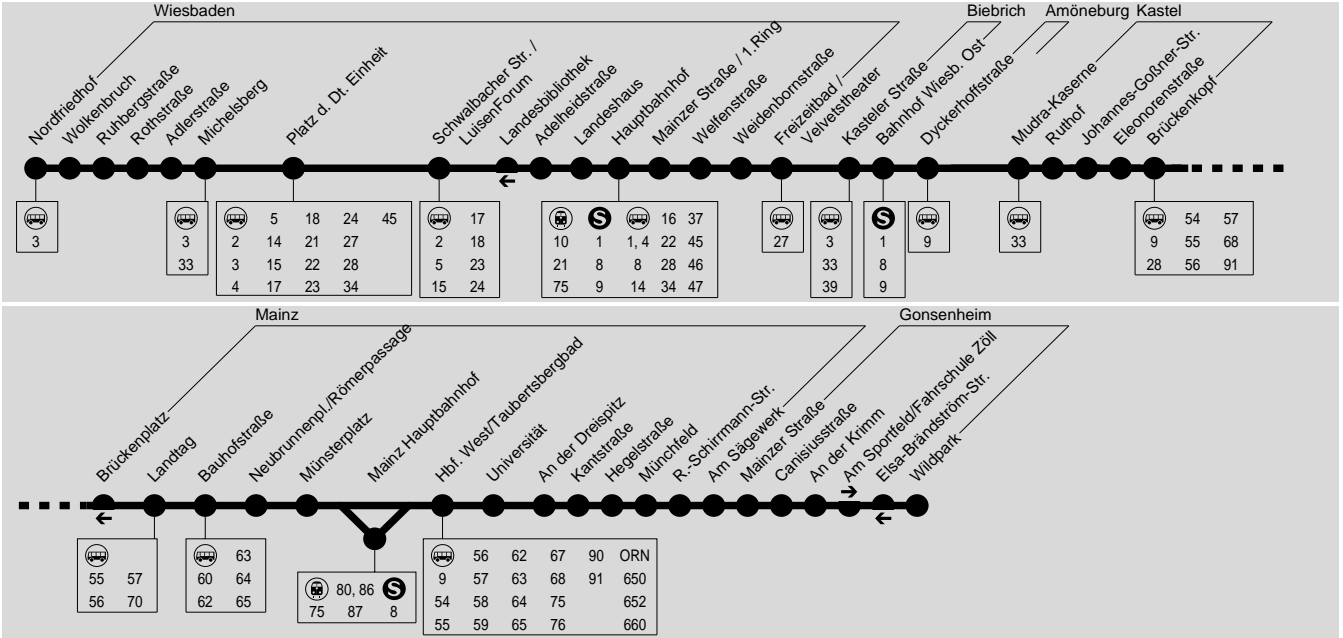

6

Nordfriedhof → Pl.d.Dt.Einheit → WI Hbf. → Kastel → Mainz → Münchfeld → Gonsenheim

ESWE Verkehrsgesellschaft mbH, Postfach 2369, 65013 Wiesb., Mainzer Verkehrsgesellschaft mbH, Bahnhofplatz 6a, 55116 Mainz

Montag - Freitag

Am 24.12. und 31.12. Verkehr wie Samstag