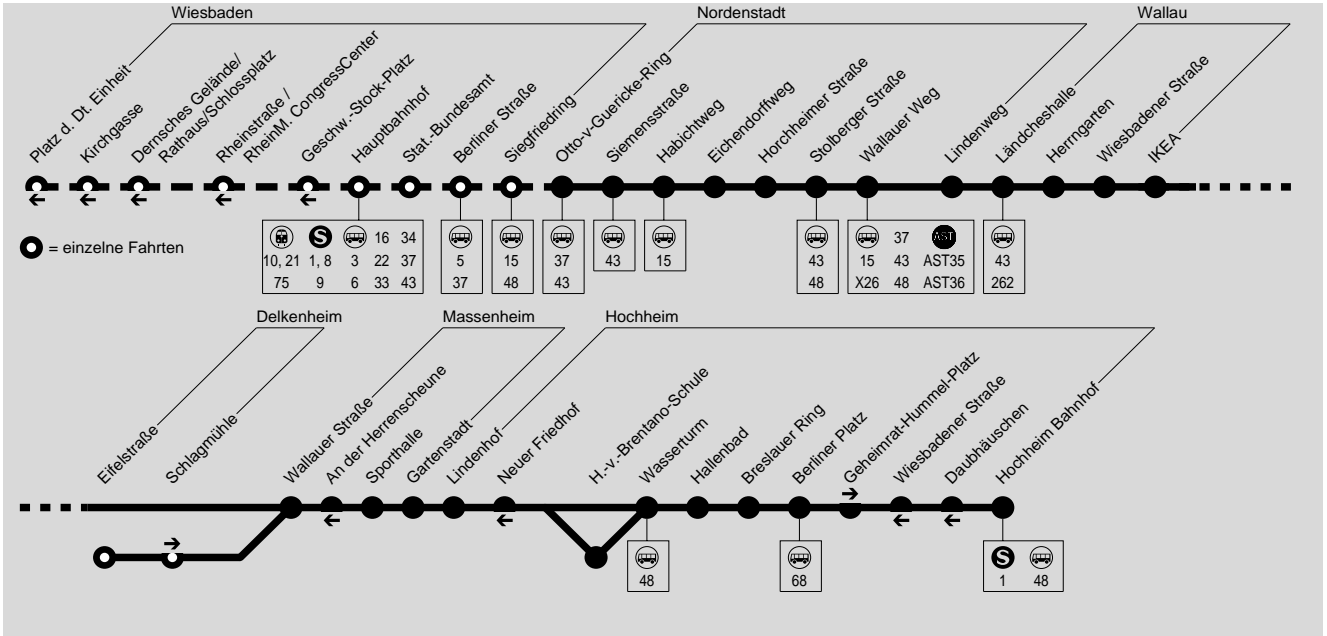

46

WI Hauptbahnhof → Nordenstadt → Wallau → Massenheim → Hochheim Bahnhof

ESWE Verkehrsgesellschaft mbH, Postfach 2369, 65013 Wiesbaden, Tel.: (0611) 45022-450

Montag - Freitag

Am 24.12. und 31.12. Verkehr wie Samstag

Verkehrsbeschränkung	S		S										S					
Wiesbaden Hauptbahnhof A	6.52	7.21																
- Statistisches Bundesamt	6.54	7.23																
- Berliner Straße D	6.55	7.24																
- Siegfriedring	6.57	7.26																
Nordenstadt O.-v-Guericke-Ring	5.35	7.04	7.33	7.54	9.34	10.34	11.34	12.34	13.34	14.34	15.34	16.34	17.34	18.34	19.34			
- Habichtweg	5.37	7.06	7.35	7.56	9.36	10.36	11.36	12.36	13.36	14.36	15.36	16.36	17.36	18.36	19.36			
- Eichendorffweg	5.38	7.07	7.36	7.57	9.37	10.37	11.37	12.37	13.37	14.37	15.37	16.37	17.37	18.37	19.37			
- Horchheimer Straße	5.39	7.08	7.37	7.58	9.38	10.38	11.38	12.38	13.38	14.38	15.38	16.38	17.38	18.38	19.38			
- Stolberger Straße	5.40	7.09	7.38	7.59	9.39	10.39	11.39	12.39	13.39	14.39	15.39	16.39	17.39	18.39	19.39			
- Wallauer Weg	5.41	6.32	7.10	7.39	8.00	9.40	10.40	11.40	12.40	13.40	14.40	15.40	16.40	17.40	18.40	19.40		
Wallau Ländcheshalle	5.44	6.35	7.13	7.42	8.03	9.43	10.43	11.43	12.43	13.43	14.43	15.43	16.43	17.43	18.43	19.43		
- Herrngarten	5.45	6.36	7.14	7.43	8.04	9.44	10.44	11.44	12.44	13.44	14.44	15.44	16.44	17.44	18.44	19.44		
- Ikea	5.48	6.39	7.17	7.46	8.07	9.47	10.47	11.47	12.47	13.47	14.47	15.47	16.47	17.47	18.47	19.47		
Delkenheim Eifelstraße								12.30	13.23									
- Schlagmühle								12.32	13.25									
Massenheim Wallauer Straße	5.53	6.44	7.22	7.51	8.12	9.52	10.52	11.52	12.34	12.52	13.27	13.52	14.52	15.52	16.52	17.52	18.52	19.52
- Sporthalle	5.54	6.45	7.23	7.52	8.13	9.53	10.53	11.53	12.35	12.53	13.28	13.53	14.53	15.53	16.53	17.53	18.53	19.53
- Gartenstadt	5.55	6.46	7.24	7.53	8.14	9.54	10.54	11.54	12.36	12.54	13.29	13.54	14.54	15.54	16.54	17.54	18.54	19.54
Hochheim Lindenhof	5.57	6.48	7.26	7.55	8.16	9.56	10.56	11.56	12.38	12.56	13.31	13.56	14.56	15.56	16.56	17.56	18.56	19.56
- Heinrich-von-Brentano-Schule			7.27															
- Wasserturm	5.59	6.50	7.27	7.57	8.18	9.58	10.58	11.58	12.58	13.58	14.58	15.58	16.58	17.58	18.58	19.58		
- Breslauer Ring	6.01	6.52	7.29	7.59	8.20	10.00	11.00	12.00	13.00	14.00	15.00	16.00	17.00	18.00	19.00	20.00		
- Berliner Platz	6.02	6.53	7.30	8.00	8.21	10.01	11.01	12.01	13.01	14.01	15.01	16.01	17.01	18.01	19.01	20.01		
- Geheimrat-Hummel-Platz	6.03	6.54	7.31	8.01	8.22	10.02	11.02	12.02	13.02	14.02	15.02	16.02	17.02	18.02	19.02	20.02		
- Hochheim Bahnhof	6.07	6.58	7.35	8.05	8.26	10.06	11.06	12.06	13.06	14.06	15.06	16.06	17.06	18.06	19.06	20.06		
S Hochheim	ab	6.17	7.47	8.17	8.32	10.17	11.17	12.17	13.17	14.17	15.17	16.17	17.17	18.17	19.17	20.17		
S Ffm Hauptbahnhof	an	6.48	8.18	8.48	9.03	10.48	11.48	12.48	13.48	14.48	15.48	16.48	17.48	18.48	19.48	20.48		

AM 24.12. und 31.12. KEIN LINIENVERKEHR AUF LINIE 46.

S = nur an Schultagen

Ferientermine siehe auf dem Kalender erste Seite.